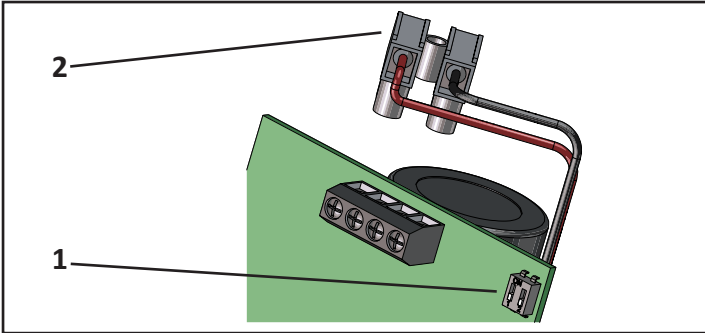

XFF Xenon Strobe Beacon

1

1	2	Flash Speed
Off	Off	60 fepm (1Hz)
On	Off	30 fepm (0.5Hz)
Off	On	90 fepm (1.5Hz)
On	On	45 fepm (0.75 Hz)

2

XFF/ UC/12	XFF/ UC/24	XFF/ AC/115	XFF/ AC/230	XFF/ UC/VRA	XFF/ DC/VRC
-ve (0V)	-ve (0V)	N	N	-ve (0V) N	-ve (0V)
+ve (12Vac/dc)	+ve (24Vac/dc)	P (115Vac)	P (230Vac)	+ve / P (10-100Vdc) (10-70Vac)	+ve (100- 130Vdc)